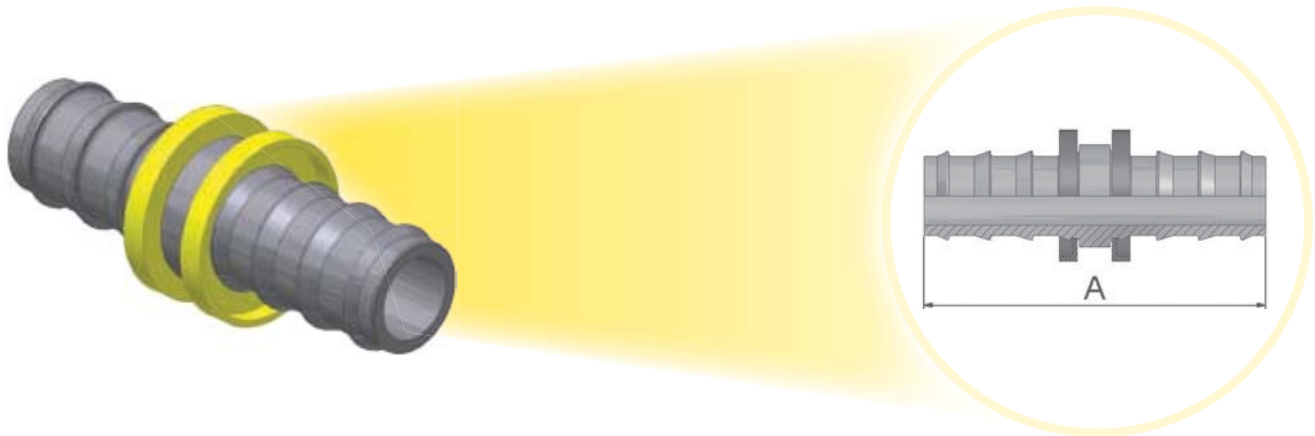

82 – Push-Lok® Union

Approved fitting series for hose types:

XXXX.XX.XX Part Number 	 Hose I.D.				A mm
	DN	Inch	Size	mm	
38282-4-4	6	1/4	-4	6,3	45
38282-4-4B	6	1/4	-4	6,3	45
38282-6-6	10	3/8	-6	9,5	54
38282-6-6B	10	3/8	-6	9,5	54
38282-8-8	12	1/2	-8	12,7	64
38282-8-8B	12	1/2	-8	12,7	64
38282-10-10	16	5/8	-10	15,9	84
38282-10-10B	16	5/8	-10	15,9	84
38282-12-12	20	3/4	-12	19,0	84
38282-12-12B	20	3/4	-12	19,1	84

Material: Steel, zinc plated
B: Brass

Information about standard products or non-standard products can be found in the current price list.
Dimensions shown may be changed at any time without prior notice.

DP – Metric Swivel Female Tee / Male Stud

Approved fitting series for hose types:

XXXX-XX-XX Part Number 	Hose I.D. 				Thread metric 	A mm	B mm	E mm	H mm	W mm
	DN	Inch	Size	mm						
DP-6-6-4BK	6	1/4	-4	6,3	M12x1	43	24	30	11	14
DP-8-8-4BK	6	1/4	-4	6,3	M14x1,5	43	24	30	11	14
DP-10-10-6BK	10	3/8	-6	9,5	M16x1,5	48	26	34	13	19
DP-15-15-8BK	12	1/2	-8	12,7	M22x1,5	58	32	42	17	27