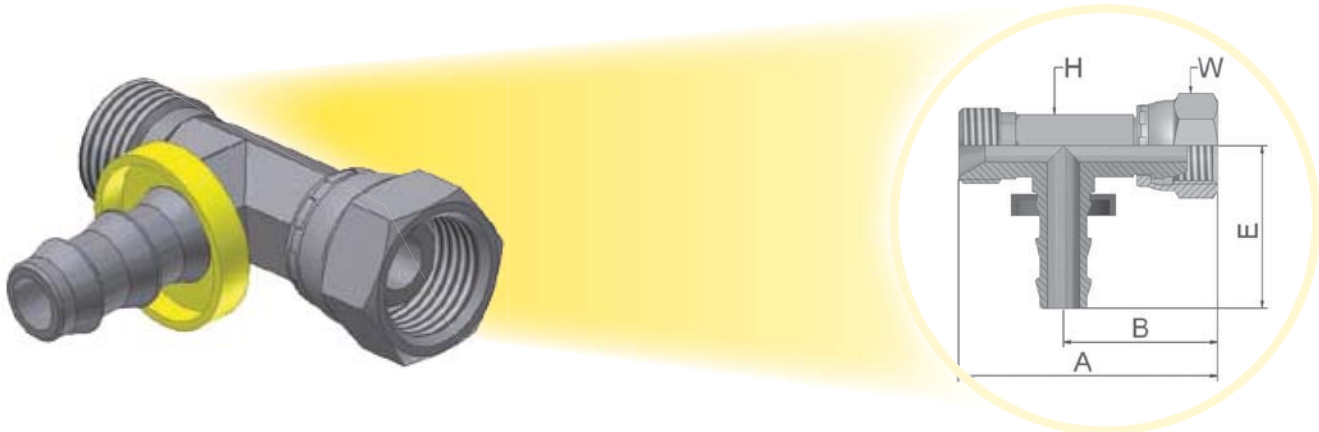

82 – Push-Lok® Union

Approved fitting series for hose types:

XXXX.XX.XX Part Number 	 Hose I.D.				A mm
	DN	Inch	Size	mm	
38282-4-4	6	1/4	-4	6,3	45
38282-4-4B	6	1/4	-4	6,3	45
38282-6-6	10	3/8	-6	9,5	54
38282-6-6B	10	3/8	-6	9,5	54
38282-8-8	12	1/2	-8	12,7	64
38282-8-8B	12	1/2	-8	12,7	64
38282-10-10	16	5/8	-10	15,9	84
38282-10-10B	16	5/8	-10	15,9	84
38282-12-12	20	3/4	-12	19,0	84
38282-12-12B	20	3/4	-12	19,1	84

Material: Steel, zinc plated
B: Brass

Information about standard products or non-standard products can be found in the current price list.
Dimensions shown may be changed at any time without prior notice.

DP – Metric Swivel Female Tee / Male Stud

Approved fitting series for hose types:

XXXX-XX-XX Part Number 	Hose I.D. 				Thread metric 	A mm	B mm	E mm	H mm	W mm
	DN	Inch	Size	mm						
DP-6-6-4BK	6	1/4	-4	6,3	M12x1	43	24	30	11	14
DP-8-8-4BK	6	1/4	-4	6,3	M14x1,5	43	24	30	11	14
DP-10-10-6BK	10	3/8	-6	9,5	M16x1,5	48	26	34	13	19
DP-15-15-8BK	12	1/2	-8	12,7	M22x1,5	58	32	42	17	27

DR – Metric Swivel Female Tee

Approved fitting series for hose types:

XXXX.XX.XX Part Number 	 Hose I.D.				 Thread metric	A	B	E	F	 H	 W
	DN	Inch	Size	mm							
DR-6-4-4BK	6	1/4	-4	6,3	M12x1	54	24	30	30	11	14
DR-10-6-6BK	10	3/8	-6	9,5	M16x1,5	59	25	34	34	13	19
DR-15-8-8BK	12	1/2	-8	12,7	M22x1,5	74	32	42	42	17	27