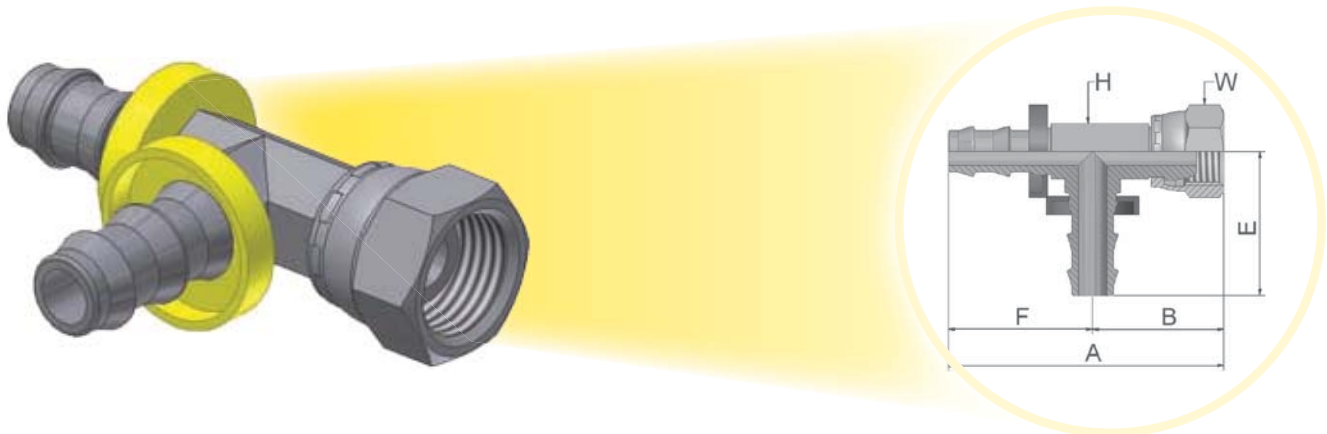

Material: Steel, zinc plated
B: Brass

Information about standard products or non-standard products can be found in the current price list.
Dimensions shown may be changed at any time without prior notice.

DP – Metric Swivel Female Tee / Male Stud

Approved fitting series for hose types:

XXXX-XX-XX Part Number 	Hose I.D. 				Thread metric 	A mm	B mm	E mm	H mm	W mm
	DN	Inch	Size	mm						
DP-6-6-4BK	6	1/4	-4	6,3	M12x1	43	24	30	11	14
DP-8-8-4BK	6	1/4	-4	6,3	M14x1,5	43	24	30	11	14
DP-10-10-6BK	10	3/8	-6	9,5	M16x1,5	48	26	34	13	19
DP-15-15-8BK	12	1/2	-8	12,7	M22x1,5	58	32	42	17	27

DR – Metric Swivel Female Tee

Approved fitting series for hose types:

XXXX.XX.XX Part Number 	 Hose I.D.				 Thread metric	A	B	E	F	 H	 W
	DN	Inch	Size	mm							
DR-6-4-4BK	6	1/4	-4	6,3	M12x1	54	24	30	30	11	14
DR-10-6-6BK	10	3/8	-6	9,5	M16x1,5	59	25	34	34	13	19
DR-15-8-8BK	12	1/2	-8	12,7	M22x1,5	74	32	42	42	17	27